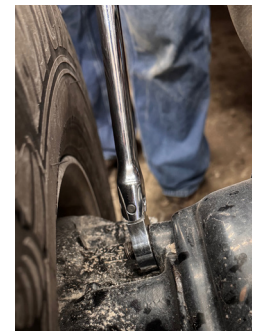

39790 Other Wrenches