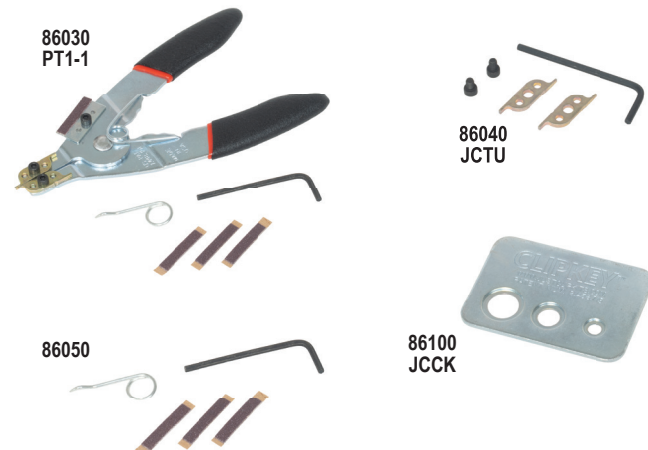

JUST CLIPS® PRO TOOL KITS

Kits include clips and o-rings for standard and/or Milwaukee brand applications (see table below) covering most air and cordless impact tools on the market. Clips and o-rings for Milwaukee brand tools are slightly different in size and are reddish in color for easy identification and should only be used on Milwaukee brand tools. Black-oxidized standard rings are used with all other air and cordless impact tools. All tools and parts are kept in a plastic molded box with spots for all tools, clips, and o-rings.

Each tool kit includes:

- Patented Snap Ring Pliers for removing rings from 1/4" to 1"
- Patented CLIPKEY for installing 1/4", 3/8", and 1/2" rings
- 6 clips and o-rings for 1/4", 3/8", and 1/2" tools
- Small tool kit containing:
  - O-Ring Remover Hook
  - Deburring Pads
  - Hex Wrench

86000 AIOTK All-In-One Tool Kit. Molded case. Shipping wt. 13 oz.	
86010 MTK Milwaukee Tool Kit. Molded case. Shipping wt. 13 oz.	
86020 PTK-CK Pro Tool Kit. Molded case. Shipping wt. 13 oz.	
86030 PT1-1 Snap Ring Pliers	
86040 JCTU Snap Ring Pliers Tip Set, 2 pc.	
86050 Small Tool Kit For Snap Ring Pliers	
86060 JCDP-5 Deburring Pads, 5 pc.	86070 O-Ring Hook
86080 3/16" Hex Key Wrench	86090 5/40 X 3/16 Socket Cap Screw
86100 JCK Clipkey With Bumpers	86120 File Plate With Deburring Pad
86110 Tool Kit Case, Red