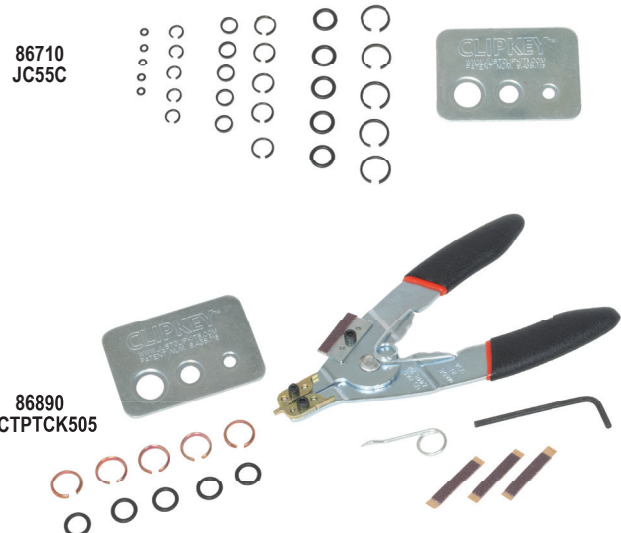

- 86700 JC551 Clipkey 5 Sets JC380 & JC500 Kit. Pouch. Shipping wt. 2 oz
- 86710 JC55C Clipkey 5 Sets JC250, 380, 500 Kit. Pouch. Shipping wt. 2 oz
- 86720 JCCK3810 Clipkey & 10 JC380. Pouch. Shipping wt. 2 oz
- 86730 JCCK385 Clipkey & 5 JC380. Pouch. Shipping wt. 2 oz
- 86740 JCCK383 Clipkey & 3 JC380. Pouch. Shipping wt. 2 oz
- 86750 JCCK5010 Clipkey & 10 JC500. Pouch. Shipping wt. 2 oz
- 86760 JCCK505 Clipkey & 5 JC500. Pouch. Shipping wt. 2 oz
- 86770 JCCK503 Clipkey & 3 JC500. Pouch. Shipping wt. 2 oz
- 86780 MCTPTCK3810 Plier Clipkey 10 MCT380 Sets. Pouch. Shipping wt. 6 oz
- 86790 MCTPTCK385 Plier Clipkey 5 JCMCT380 Sets. Pouch. Shipping wt. 6 oz
- 86800 MCT551 Clipkey, 5 JCMCT380 & 5 JCMCT500. Pouch. Shipping wt. 2 oz
- 86810 MCT55C Clipkey 5 Sets MCT250 380 500 Kit. Pouch. Shipping wt. 2 oz
- 86820 MCTCK3810 Clipkey & 10 JCMCT380. Pouch. Shipping wt. 2 oz
- 86830 MCTCK385 Clipkey & 5 JCMCT380. Pouch. Shipping wt. 2 oz
- 86840 MCTCK383 Clipkey & 3 JCMCT380. Pouch. Shipping wt. 2 oz
- 86850 MCTCK5010 Clipkey & 10 JCMCT500. Pouch. Shipping wt. 2 oz
- 86860 MCTCK505 Clipkey & 5 JCMCT500. Pouch. Shipping wt. 2 oz
- 86870 MCTCK503 Clipkey & 3 JCMCT500. Pouch. Shipping wt. 2 oz
- 86880 MCTPTCK5010 Pliers Clipkey 10 MCT500 Sets. Pouch. Shipping wt. 6 oz
- 86890 MCTPTCK505 Pliers Clipkey 5 MCT500 Sets. Pouch. Shipping wt. 6 oz
- 87070 JCCKD Clipkey 10 pc. CB. Display. Boxed. Shipping wt. 1 lb. 7 oz
- 87080 JCCK-5D Clipkey 5 pc. 3X1/4 3X3/8 3X1/2 pk. Boxed. Shipping wt. 14 oz
- 87090 JCCK-5 Clipkey 5 pc. pk. Pouch. Shipping wt. 9 oz
- 87170 MCK10 MKE Clipkey 10 pc. CB. Display. Boxed. Shipping wt. 1 lb. 7 oz

Not all items pictured.
See Website: <https://www.lislecorp.com/>